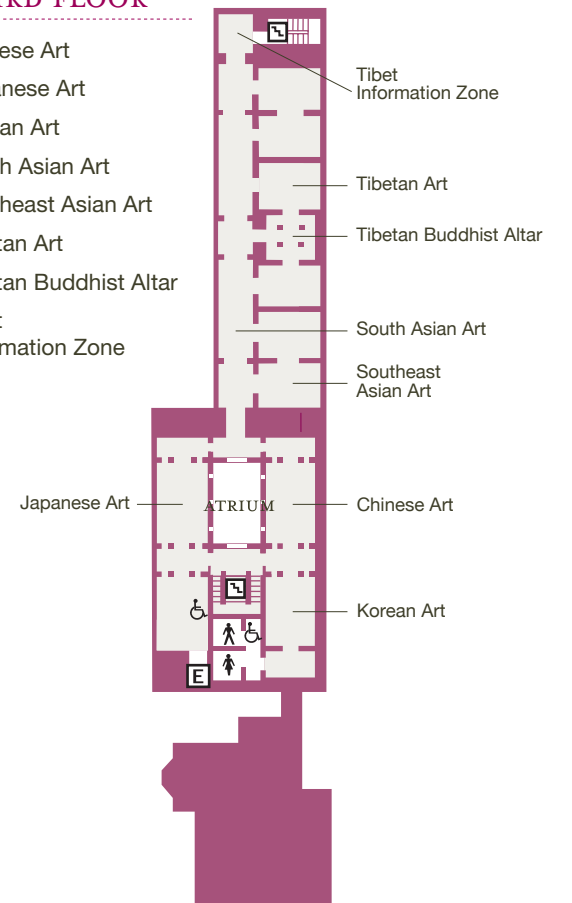

South Wing

FIRST FLOOR

Education Lobby
 Information Desk
 Junior Shop
 Billy Johnson
 Auditorium (B Level)

+ SOUTH WING CONNECTS TO MAIN BUILDING

Main Building

FIRST FLOOR

Classical Antiquities
 Dreyfuss Planetarium
 Engelhard Court
 Museum Shop
 South Gallery
 Featured Exhibitions

Café

Coatroom

MEZZANINE

- Junior Gallery
- Large Program Hall
- Small Program Hall

SECOND FLOOR

- Arts of Africa
- Native American Art
- Featured Exhibitions

SECOND FLOOR

- Ballantine House (House & Home)
- Picturing America 20th & 21st Century American Art

SECOND FLOOR

Accessible by appointment only or for select programs.

- Adult Art Workshops
- Junior Museum & Science Classrooms

THIRD FLOOR

- Victoria Hall of Science
- Prudential Gallery
- Dynamic Earth: Revealing Nature's Secret

THIRD FLOOR

- Chinese Art
- Japanese Art
- Korean Art
- South Asian Art
- Southeast Asian Art
- Tibetan Art
- Tibetan Buddhist Altar
- Tibet Information Zone

KEY

Handicapped Access

Restrooms

Ladies' Room

Men's Room