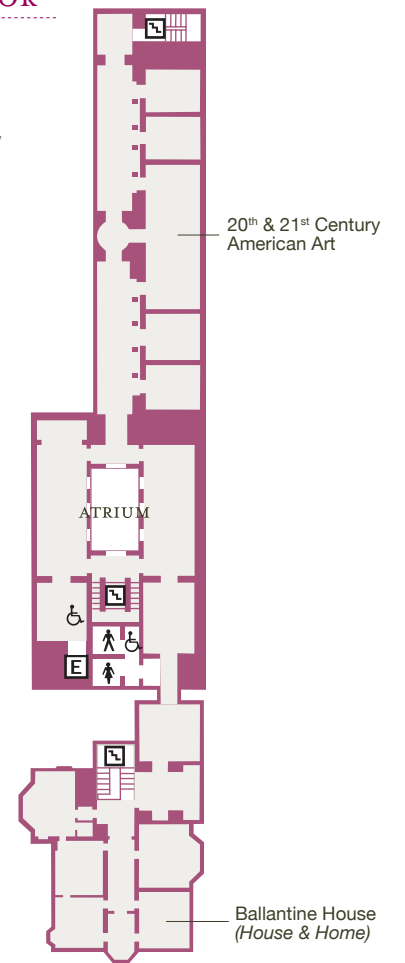

South Wing

FIRST FLOOR

Education Lobby
 Information Desk
 Junior Shop
 Billy Johnson
 Auditorium (B Level)

+ SOUTH WING CONNECTS TO MAIN BUILDING

Main Building

FIRST FLOOR

Classical Antiquities
 Dreyfuss Planetarium
 Engelhard Court
 Museum Shop
 South Gallery
 Featured Exhibitions

KEY

Handicapped Access

Restrooms

Ladies' Room

Men's Room

Information

Elevator

Stairs

Café

Coatroom

MEZZANINE

- Junior Gallery
- Large Program Hall
- Small Program Hall

SECOND FLOOR

- Arts of Africa
- Native American Art
- Featured Exhibitions

SECOND FLOOR

- Ballantine House (House & Home)
- Picturing America 20th & 21st Century American Art

SECOND FLOOR

Accessible by appointment only or for select programs.

- Adult Art Workshops
- Junior Museum & Science Classrooms

THIRD FLOOR

- Victoria Hall of Science
- Prudential Gallery
- Dynamic Earth: Revealing Nature's Secret