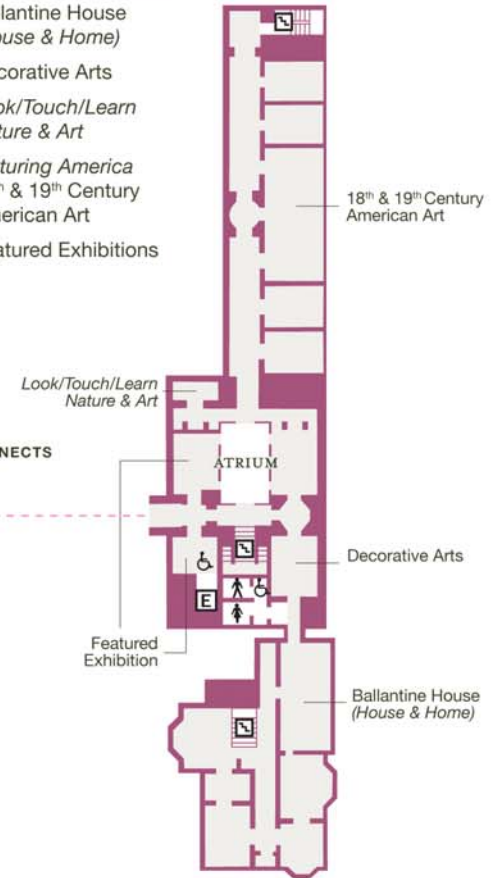

South Wing

FIRST FLOOR

Education Lobby
 Information Desk
 Junior Shop
 Billy Johnson
 Auditorium (B Level)

+ SOUTH WING CONNECTS TO MAIN BUILDING

Main Building

FIRST FLOOR

Classical Antiquities
 Dreyfuss Planetarium
 Engelhard Court
 Museum Shop
 South Gallery
 Featured Exhibitions

GARDEN

Discovery Garden
 Newark Fire Museum
 Old Stone Schoolhouse
 Sculpture Garden

+ MAIN BUILDING CONNECTS TO NORTH WING

North Wing

FIRST FLOOR

Ballantine House (House & Home)
 Decorative Arts
 Look/Touch/Learn Nature & Art
 Picturing America
 18th & 19th Century American Art
 Featured Exhibitions

KEY

Handicapped Access

Restrooms

Ladies' Room

Men's Room

Information

Elevator

Stairs

Café

Coatroom

MEZZANINE

- Junior Gallery
- Large Program Hall
- Small Program Hall

SECOND FLOOR

- Arts of Africa
- Native American Art
- Featured Exhibitions

SECOND FLOOR

- Ballantine House (House & Home)
- Picturing America 20th & 21st Century American Art