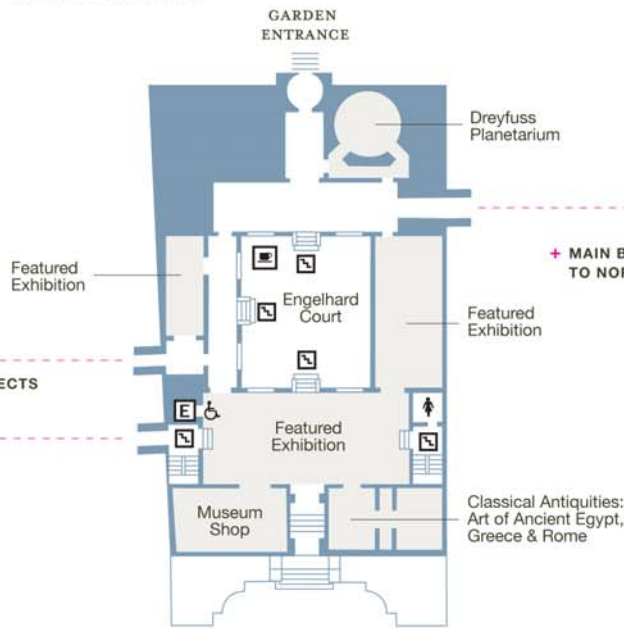

South Wing

FIRST FLOOR

Education Lobby
 Information Desk
 Junior Shop
 Billy Johnson
 Auditorium (B Level)

+ SOUTH WING CONNECTS TO MAIN BUILDING

Main Building

FIRST FLOOR

Classical Antiquities
 Dreyfuss Planetarium
 Engelhard Court
 Museum Shop
 South Gallery
 Featured Exhibitions

GARDEN

Discovery Garden
 Newark Fire Museum
 Old Stone Schoolhouse
 Sculpture Garden

+ MAIN BUILDING CONNECTS TO NORTH WING

North Wing

FIRST FLOOR

Ballantine House (House & Home)
 Decorative Arts
 Look/Touch/Learn Nature & Art
 Picturing America
 18th & 19th Century American Art
 Featured Exhibitions

KEY

Handicapped Access

Restrooms

Ladies' Room

Men's Room

Information

Elevator

Stairs

SECOND FLOOR

Accessible by appointment only or for select programs.

- Adult Art Workshops
- Junior Museum & Science Classrooms

THIRD FLOOR

- Victoria Hall of Science
- Prudential Gallery
- Dynamic Earth: Revealing Nature's Secret