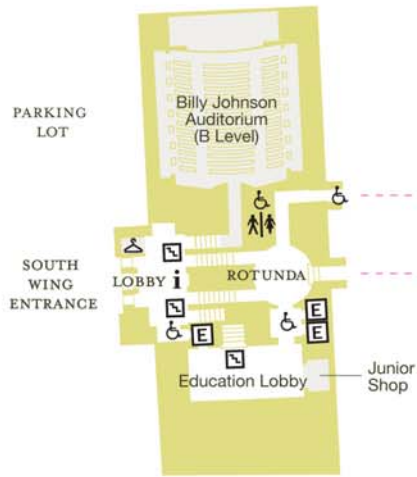

South Wing

FIRST FLOOR

Education Lobby
 Information Desk
 Junior Shop
 Billy Johnson
 Auditorium (B Level)

+ SOUTH WING CONNECTS TO MAIN BUILDING

Main Building

FIRST FLOOR

Classical Antiquities
 Dreyfuss Planetarium
 Engelhard Court
 Museum Shop
 South Gallery
 Featured Exhibitions

KEY

Handicapped Access

Restrooms

Ladies' Room

Men's Room

Information

Elevator

Stairs

Café

Coatroom

MEZZANINE

- Junior Gallery
- Large Program Hall
- Small Program Hall

SECOND FLOOR

- Arts of Africa
- Native American Art
- Featured Exhibitions

SECOND FLOOR

- Ballantine House (House & Home)
- Picturing America 20th & 21st Century American Art

THIRD FLOOR

- Chinese Art
- Japanese Art
- Korean Art
- South Asian Art
- Southeast Asian Art
- Tibetan Art
- Tibetan Buddhist Altar
- Tibet Information Zone

KEY

Handicapped Access

Restrooms

Ladies' Room

Men's Room